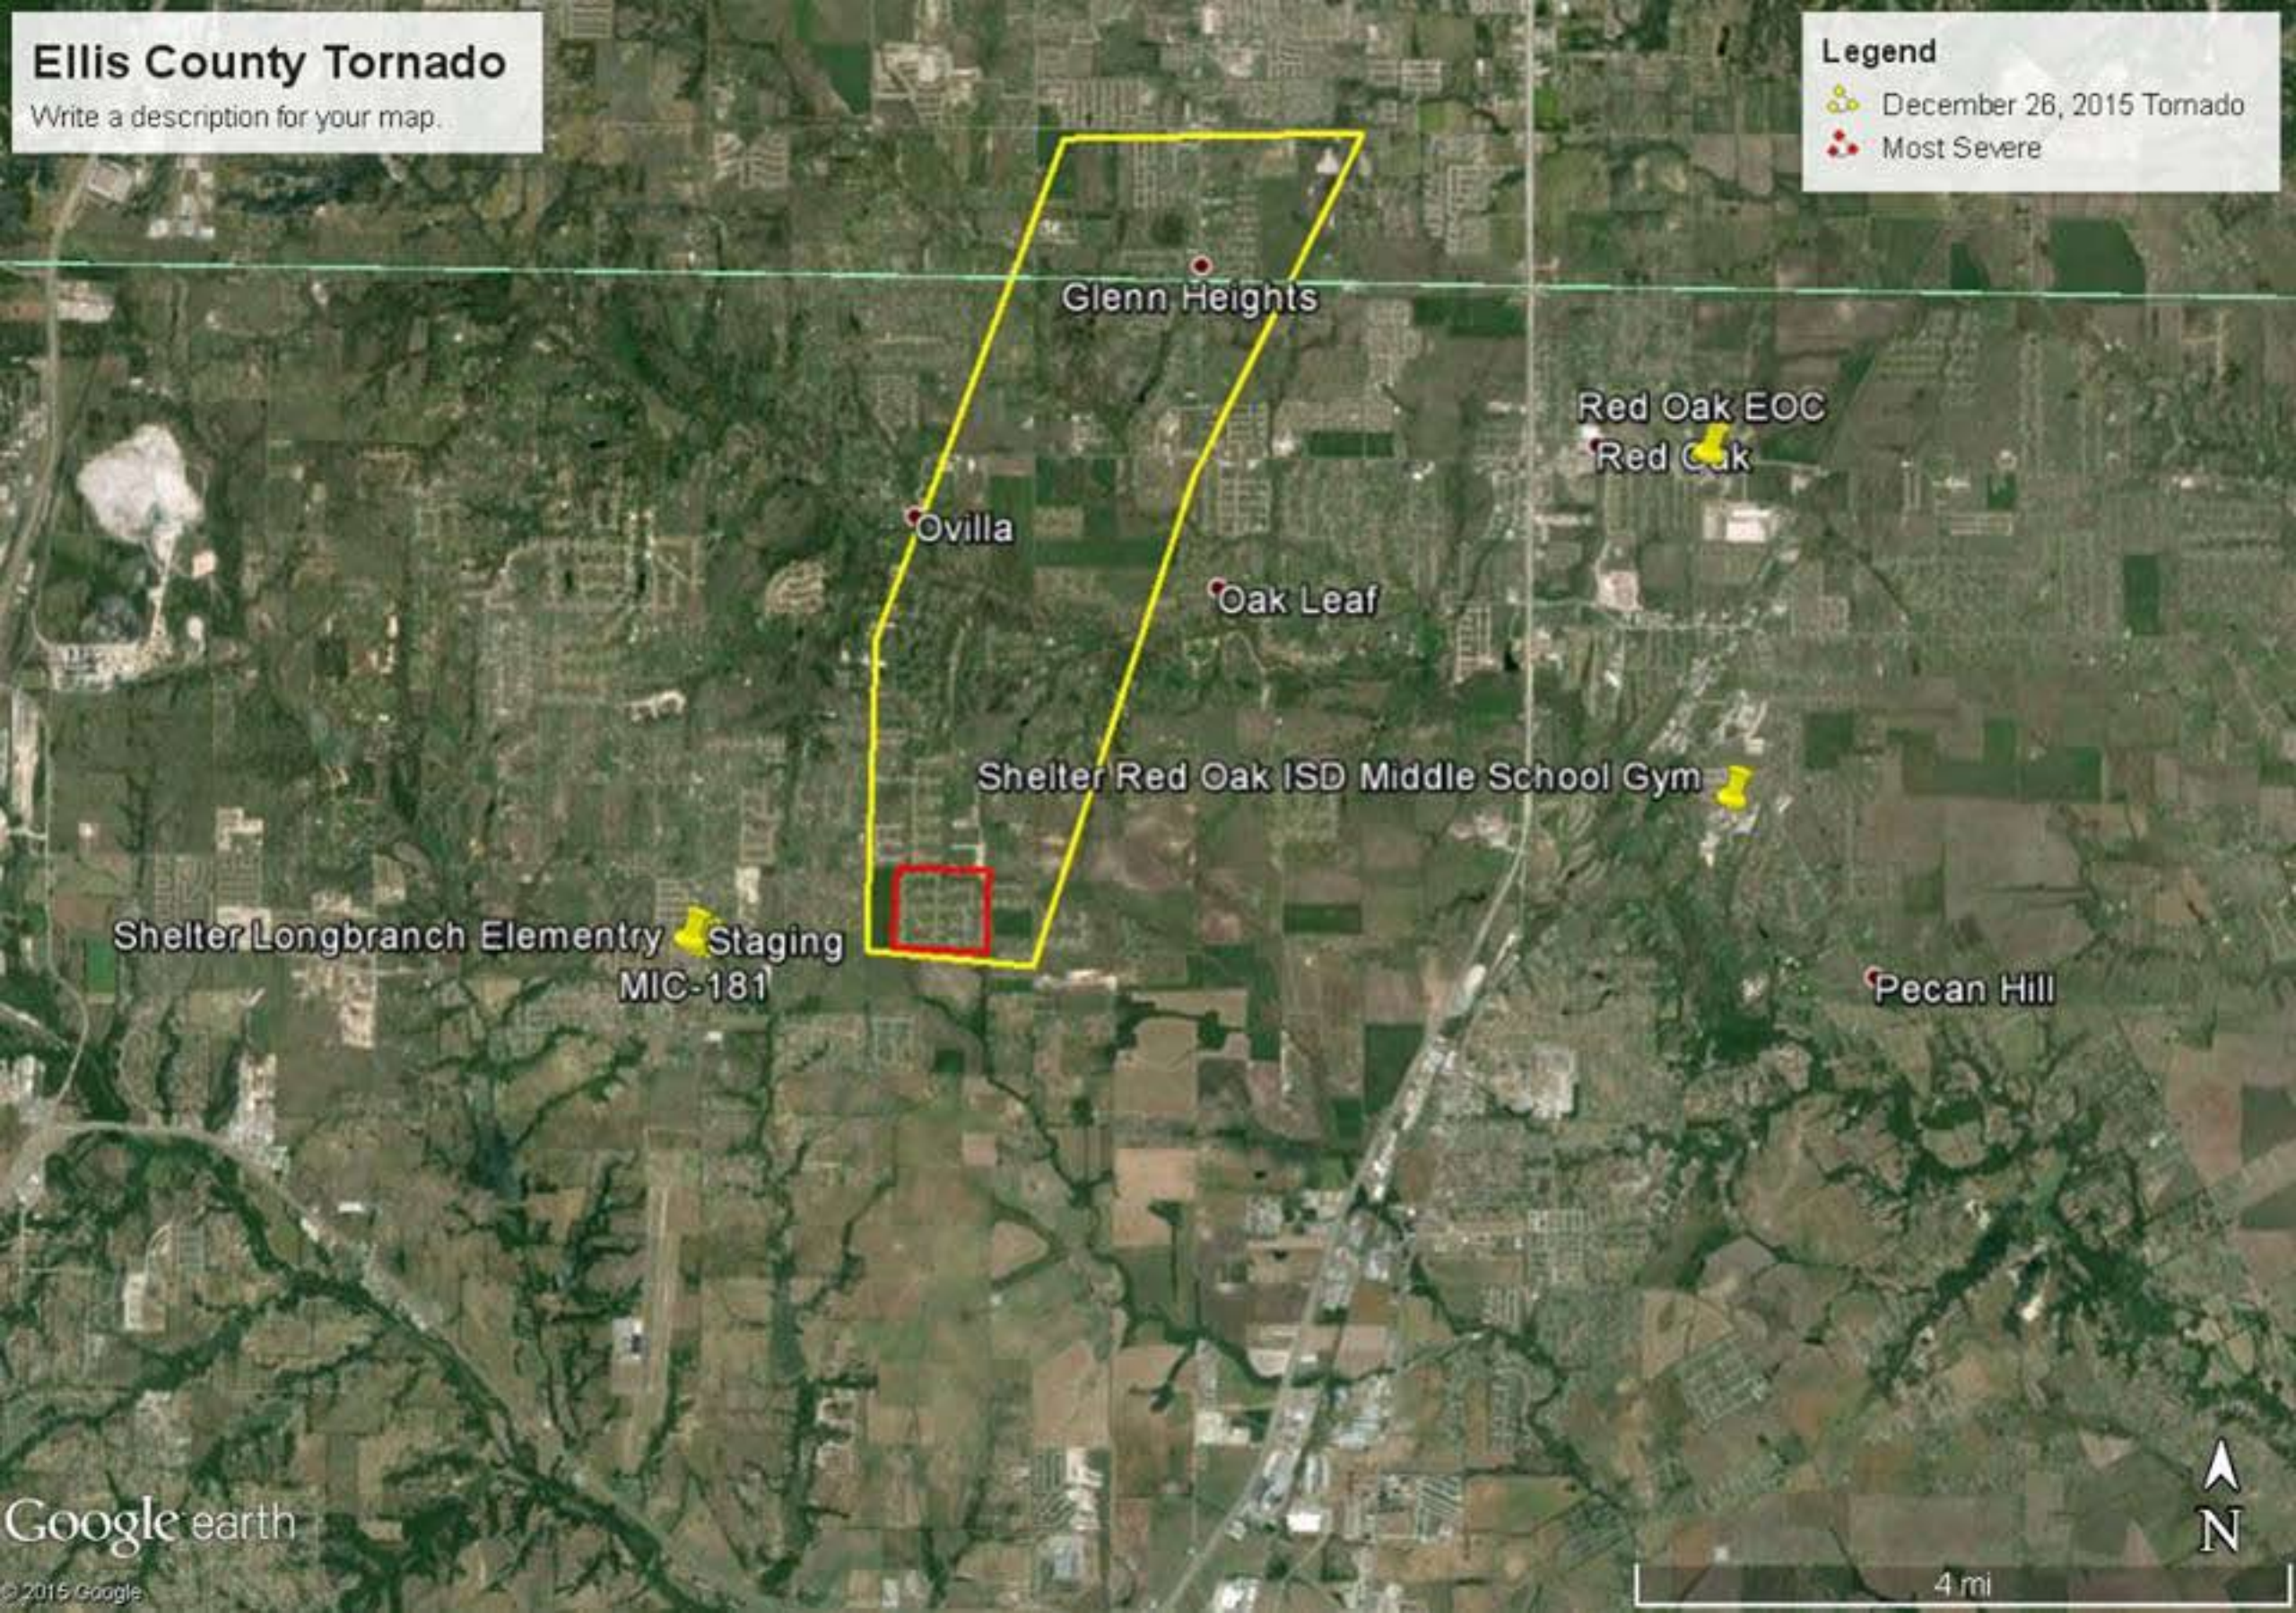

Ellis County Tornado

Write a description for your map.

Legend

- December 26, 2015 Tornado
- Most Severe

Glenn Heights

Red Oak EOC

Red Oak

Ovilla

Oak Leaf

Shelter Red Oak ISD Middle School Gym

Shelter Longbranch Elementary Staging MIC-181

Pecan Hill